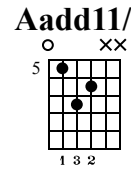

Someone You Loved - Teddy Swims

Professor Ricardo Mata
Curso de Guitarra

♩ = 120

Capo. fret 4

n. guit.

First system of musical notation: Treble clef, key signature of two sharps (F# and C#), 4/4 time signature. The melody consists of quarter notes. The guitar tablature below shows fret numbers for strings T, A, B. The first four measures correspond to the A(no5) chord, the next four to E(no5), the next four to Esus4/Gb, and the final four to Aadd11/E and E7sus4.

Second system of musical notation: Treble clef, key signature of two sharps (F# and C#). The melody consists of chords. The guitar tablature below shows fret numbers for strings T, A, B. The first measure is A, the second is E, the third is F#m, and the fourth is D.