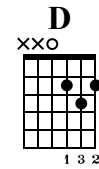

Someone You Loved - Teddy Swims

Professor Ricardo Mata
Curso de Guitarra

♩ = 120

Capo. fret 4

n. guit.

First system of musical notation: Treble clef, key signature of two sharps (F# and C#), 4/4 time signature. The melody consists of quarter notes. The guitar tablature below shows fret numbers for strings T, A, B. The first four measures correspond to the A(no5) chord, the next four to E(no5), the next four to Esus4/Gb, and the final four to Aadd11/E and E7sus4.

Second system of musical notation: Treble clef, key signature of two sharps (F# and C#). The melody consists of chords. The guitar tablature below shows fret numbers for strings T, A, B. The first measure is A, the second is E, the third is F#m, and the fourth is D.