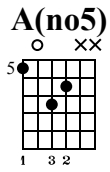

Someone You Loved - Teddy Swims

Professor Ricardo Mata
Curso de Guitarra

♩ = 120

Capo. fret 4

n. guit.

First system of musical notation: Treble clef, key signature of two sharps (F# and C#), 4/4 time signature. The melody consists of quarter notes. The guitar tablature below shows fret numbers for strings T, A, B. The first four measures correspond to the A(no5) chord, the next four to E(no5), the next four to Esus4/Gb, and the final four to Aadd11/E and E7sus4.

Second system of musical notation: Treble clef, key signature of two sharps (F# and C#). The melody consists of chords. The guitar tablature below shows fret numbers for strings T, A, B. The first measure is A, the second is E, the third is F#m, and the fourth is D.