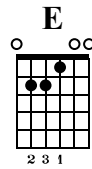

Someone You Loved - Teddy Swims

Professor Ricardo Mata
Curso de Guitarra

♩ = 120

Capo. fret 4

n. guit.

First system of musical notation: Treble clef, key signature of two sharps (F# and C#), 4/4 time signature. The melody consists of quarter notes. The guitar tablature below shows fret numbers for strings T, A, B. The first four measures correspond to the A(no5) chord, the next four to E(no5), the next four to Esus4/Gb, and the final four to Aadd11/E and E7sus4.

Second system of musical notation: Treble clef, key signature of two sharps (F# and C#). The melody consists of chords. The guitar tablature below shows fret numbers for strings T, A, B. The first measure is A, the second is E, the third is F#m, and the fourth is D.