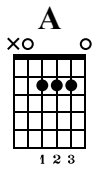

Someone You Loved - Teddy Swims

Professor Ricardo Mata
Curso de Guitarra

♩ = 120

Capo. fret 4

n. guit.

First system of musical notation: Treble clef, key signature of two sharps (F# and C#), 4/4 time signature. The melody consists of quarter notes. The guitar tablature below shows fret numbers for strings T, A, B. The first four measures correspond to the A(no5) chord, the next four to E(no5), the next four to Esus4/Gb, and the final four to Aadd11/E and E7sus4.

Second system of musical notation: Treble clef, key signature of two sharps (F# and C#). The melody consists of chords. The guitar tablature below shows fret numbers for strings T, A, B. The first measure is A, the second is E, the third is F#m, and the fourth is D.