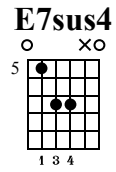

Someone You Loved - Teddy Swims

Professor Ricardo Mata
Curso de Guitarra

♩ = 120

Capo. fret 4

n. guit.

First system of musical notation: Treble clef, key signature of two sharps (F# and C#), 4/4 time signature. The melody consists of quarter notes. The guitar tablature below shows fret numbers for strings T, A, B. The first four measures correspond to the A(no5) chord, the next four to E(no5), the next four to Esus4/Gb, and the final four to Aadd11/E and E7sus4.

Second system of musical notation: Treble clef, key signature of two sharps (F# and C#). The melody consists of chords. The guitar tablature below shows fret numbers for strings T, A, B. The first measure is A, the second is E, the third is F#m, and the fourth is D.