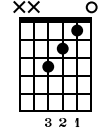

Ho Hey - The Lumineers

Professor Ricardo Mata
Curso de Guitarra

Standard tuning

♩ = 80

n. guit.

Fmaj7

C

C

C

Fmaj7

Musical notation for the first system, measures 1-5. Includes treble clef, 4/4 time signature, and guitar tablature.

Am

Am

G

G

Musical notation for the second system, measures 3-5. Includes treble clef and guitar tablature.

CHORUS

Am

G

C

Musical notation for the third system, measures 4-5. Includes treble clef and guitar tablature.