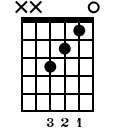

Ho Hey - The Lumineers

Professor Ricardo Mata
Curso de Guitarra

Standard tuning

♩ = 80

n. guit.

Fmaj7

C

C

C

Fmaj7

Musical notation for the first system, measures 1-5. Includes treble clef, 4/4 time signature, and guitar tablature.

Am

Am

G

G

Musical notation for the second system, measures 3-5. Includes treble clef and guitar tablature.

CHORUS

Am

G

C

Musical notation for the third system, measures 4-5. Includes treble clef and guitar tablature.