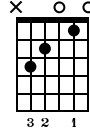

Ho Hey - The Lumineers

Professor Ricardo Mata
Curso de Guitarra

Standard tuning

♩ = 80

n. guit.

Fmaj7

C

C

C

Fmaj7

Musical notation for the first system, measures 1-5. Includes treble clef, 4/4 time signature, and guitar tablature.

Am

Am

G

G

Musical notation for the second system, measures 3-5. Includes treble clef and guitar tablature.

CHORUS

Am

G

C

Musical notation for the third system, measures 4-5. Includes treble clef and guitar tablature.