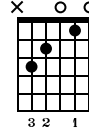

Ho Hey - The Lumineers

Professor Ricardo Mata
Curso de Guitarra

Standard tuning

♩ = 80

n. guit.

Fmaj7

C

C

C

Fmaj7

Musical notation for the first system, measures 1-5. Includes treble clef, 4/4 time signature, and guitar tablature.

Am

Am

G

G

Musical notation for the second system, measures 3-5. Includes treble clef and guitar tablature.

CHORUS

Am

G

C

Musical notation for the third system, measures 4-5. Includes treble clef and guitar tablature.