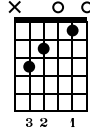

Ho Hey - The Lumineers

Professor Ricardo Mata
Curso de Guitarra

Standard tuning

♩ = 80

n. guit.

Fmaj7

C

C

C

Fmaj7

Musical notation for the first system, measures 1-5. Includes treble clef, 4/4 time signature, and guitar tablature.

Am

Am

G

G

Musical notation for the second system, measures 3-5. Includes treble clef and guitar tablature.

CHORUS

Am

G

C

Musical notation for the third system, measures 4-5. Includes treble clef and guitar tablature.